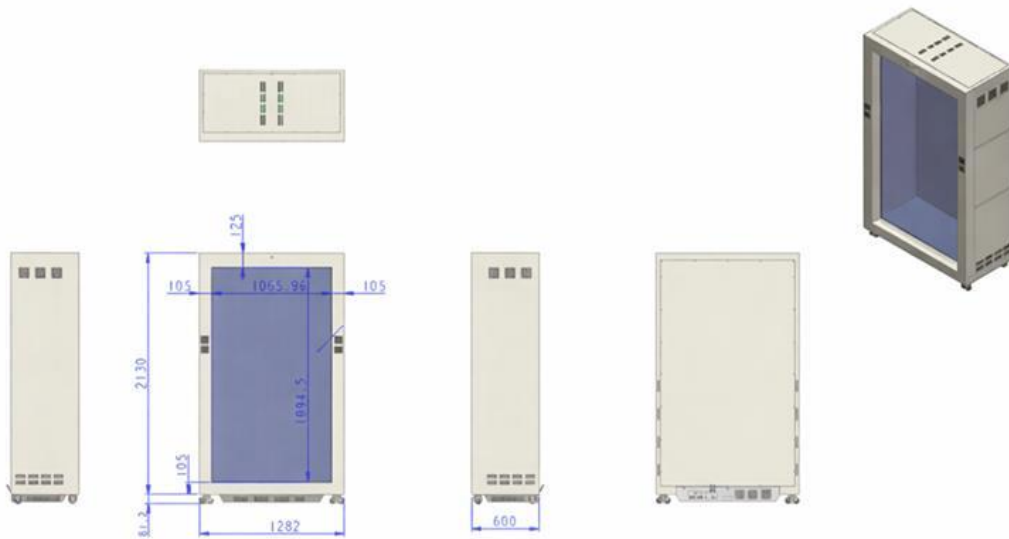

HS GLOBAL SG PTE LTD

Your Full-Spectrum AI Solutions Company

INTERFACE	Voice way	Middle and high notes before, bass after out
	The sound power	2×10W (JBL)
	mega bass	support
SOURCE /POWER	source /Power	AC100V~240V,50/60HZ
	Maximum power	< 400 W
WORKING ENVIRONMENT	Operating Temperature	0°C-50°C

Product Size Diagram: